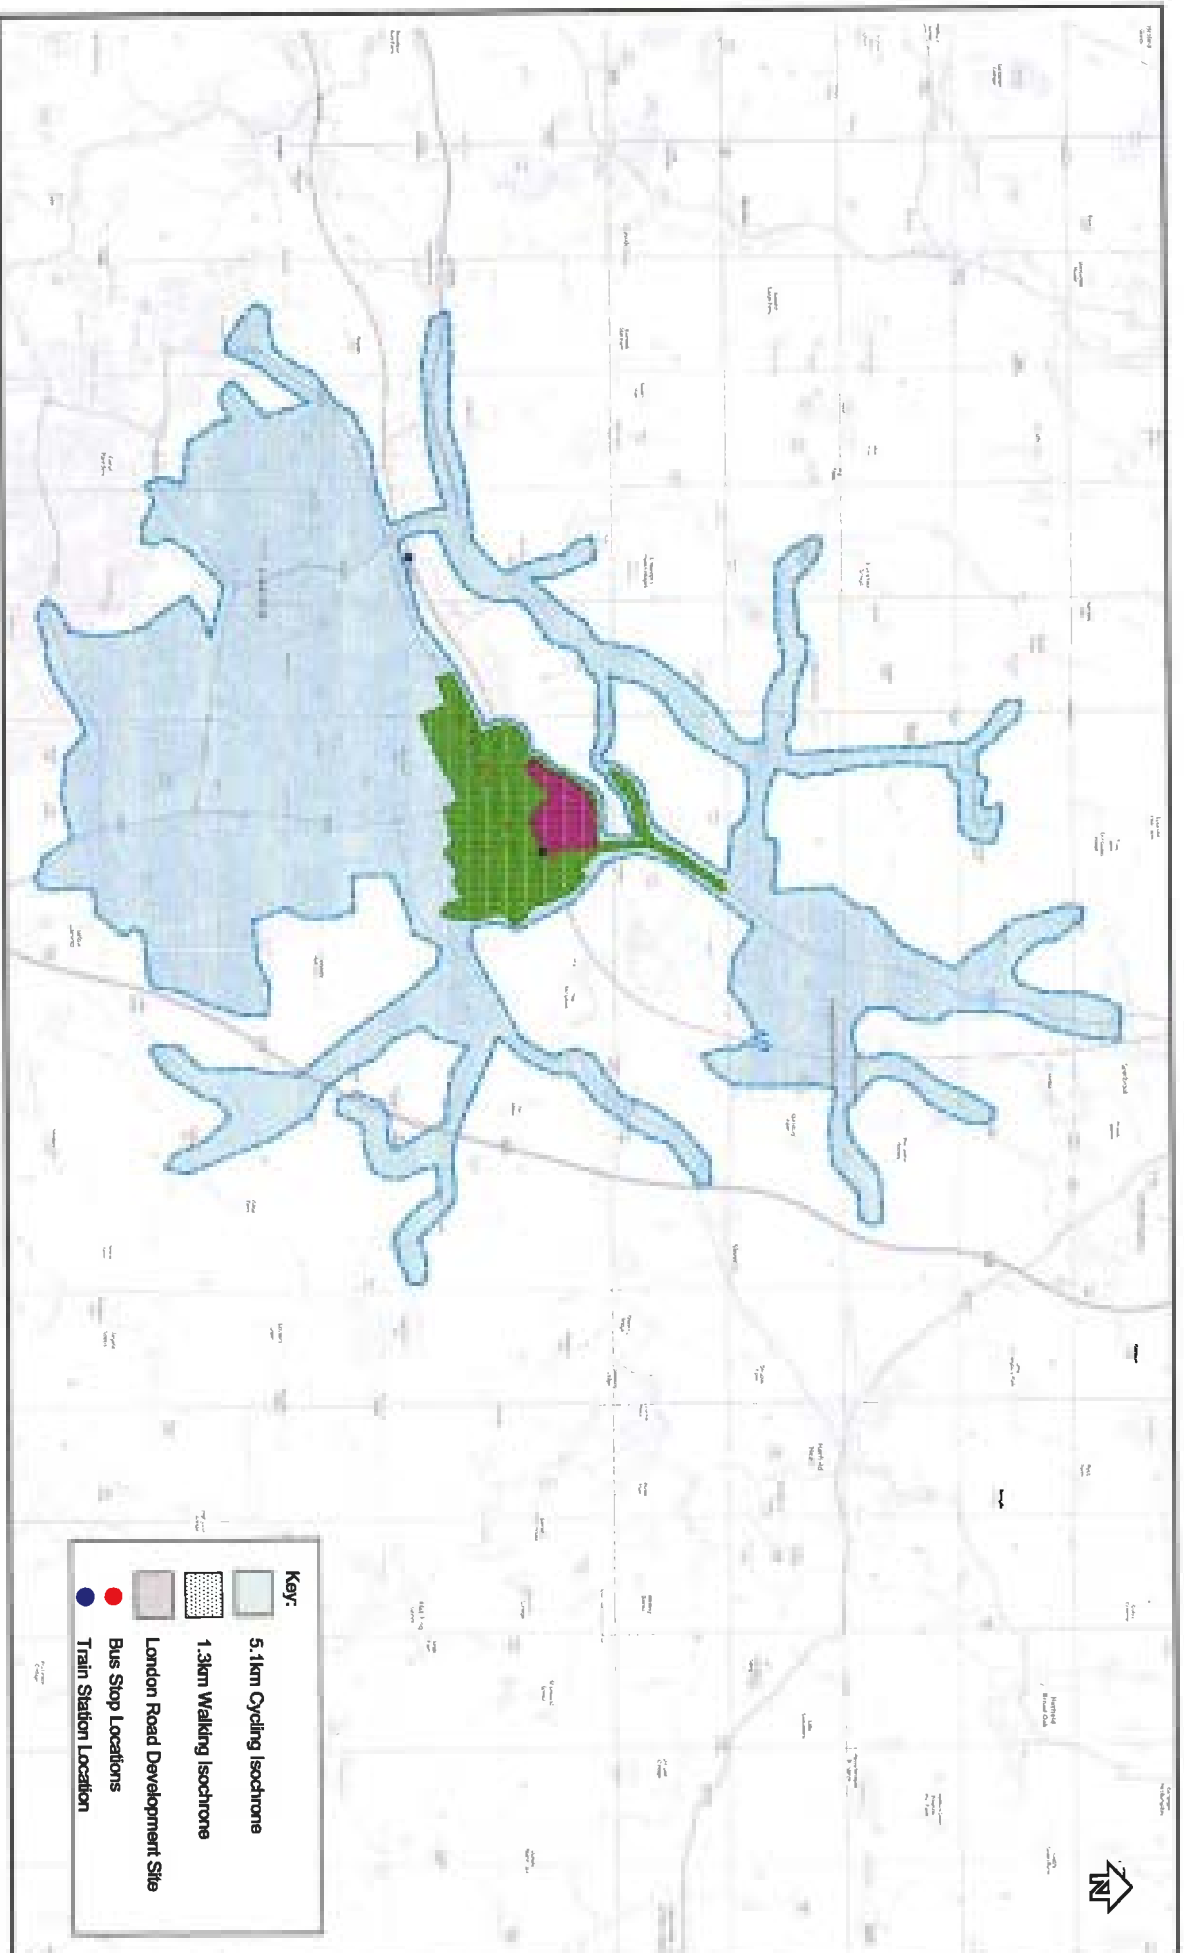

© Grounded 2017

SCALE: NTS

London Road Ped/Cycle Isochrones and Local Transport Nodes
 Harlow Enterprise Zone DRAWING 1

October 2012

mouchel

Templefields Ped/Cycle Isochrones and Local Transport Nodes **DRAWING 2**
Harlow Enterprise Zone

SCALE: NTS